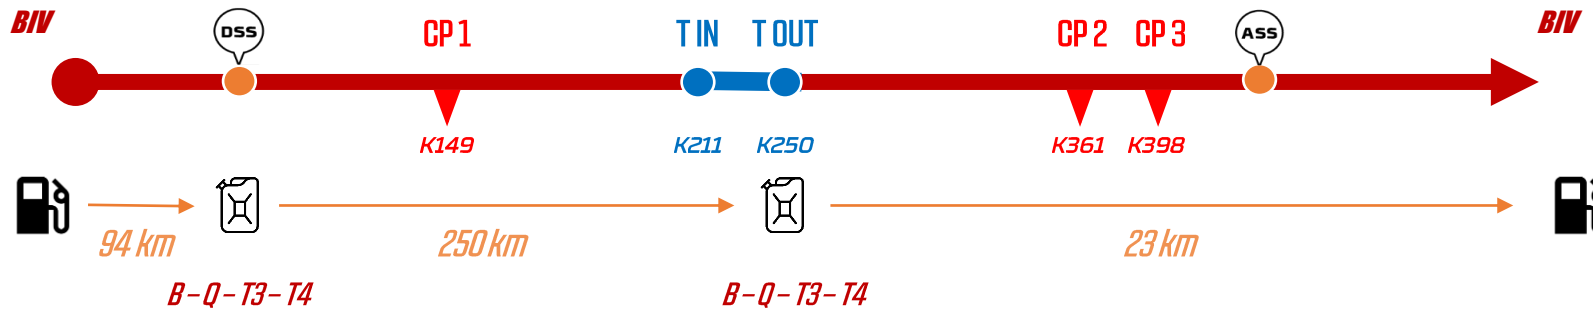

SS3 : 425 KM

ROAD SECTION B : 58 KM

Bivouac 1st Departure

05:30

07:45

DSS 1st Departure

07:30

09:30

Gas station after ASS

K7 → 91/95/D

K24 → 91/D

Race common route